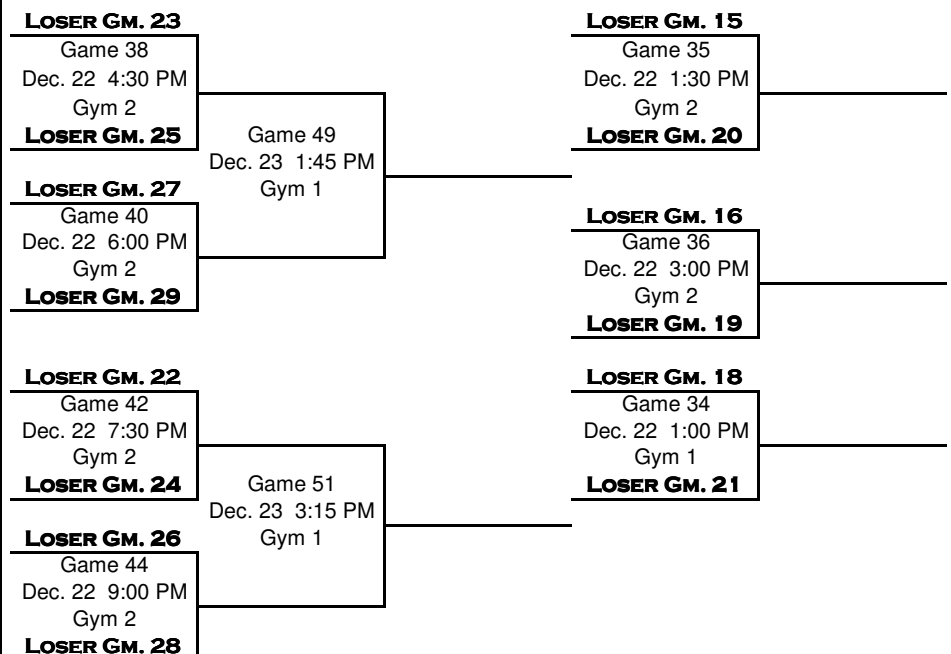

FIFTH THIRD BANK CLASSIC CONSOLATION BRACKETS

DECEMBER 20 LOSERS

**GYM 1 - REV. BUETER ATHLETIC CENTER
GYM 2 - LCHS ALUMNI (OLD) GYM**

DECEMBER 21 LOSERS

DECEMBER 22 LOSERS