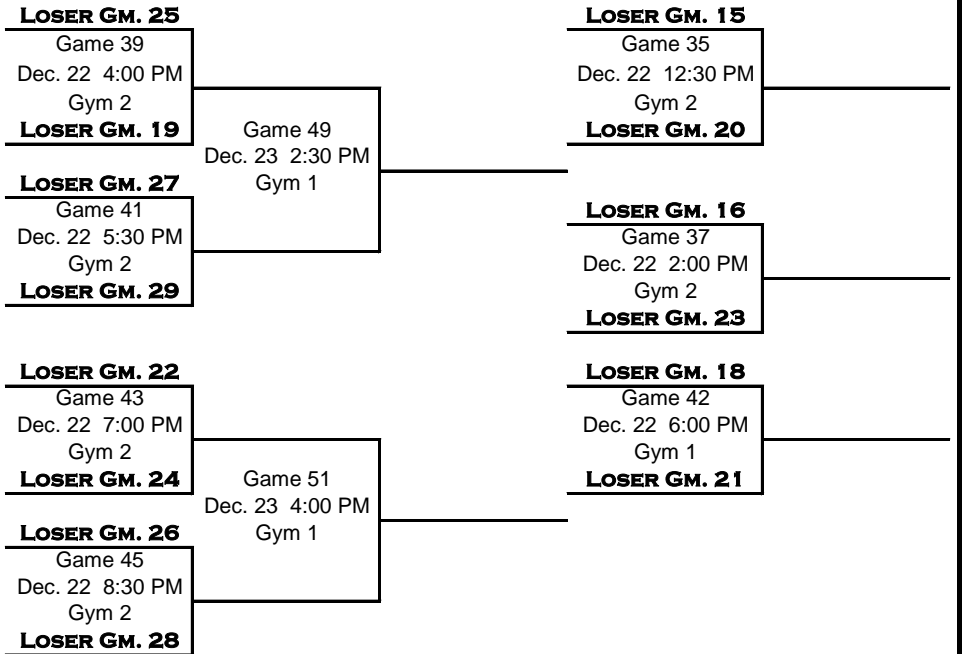

LEXINGTON CATHOLIC HOLIDAY CLASSIC CONSOLATION BRACKETS

DECEMBER 20 LOSERS

**GYM 1 - REV. BUETER ATHLETIC CENTER
GYM 2 - LCHS ALUMNI (OLD) GYM**

DECEMBER 21 LOSERS

DECEMBER 22 LOSERS